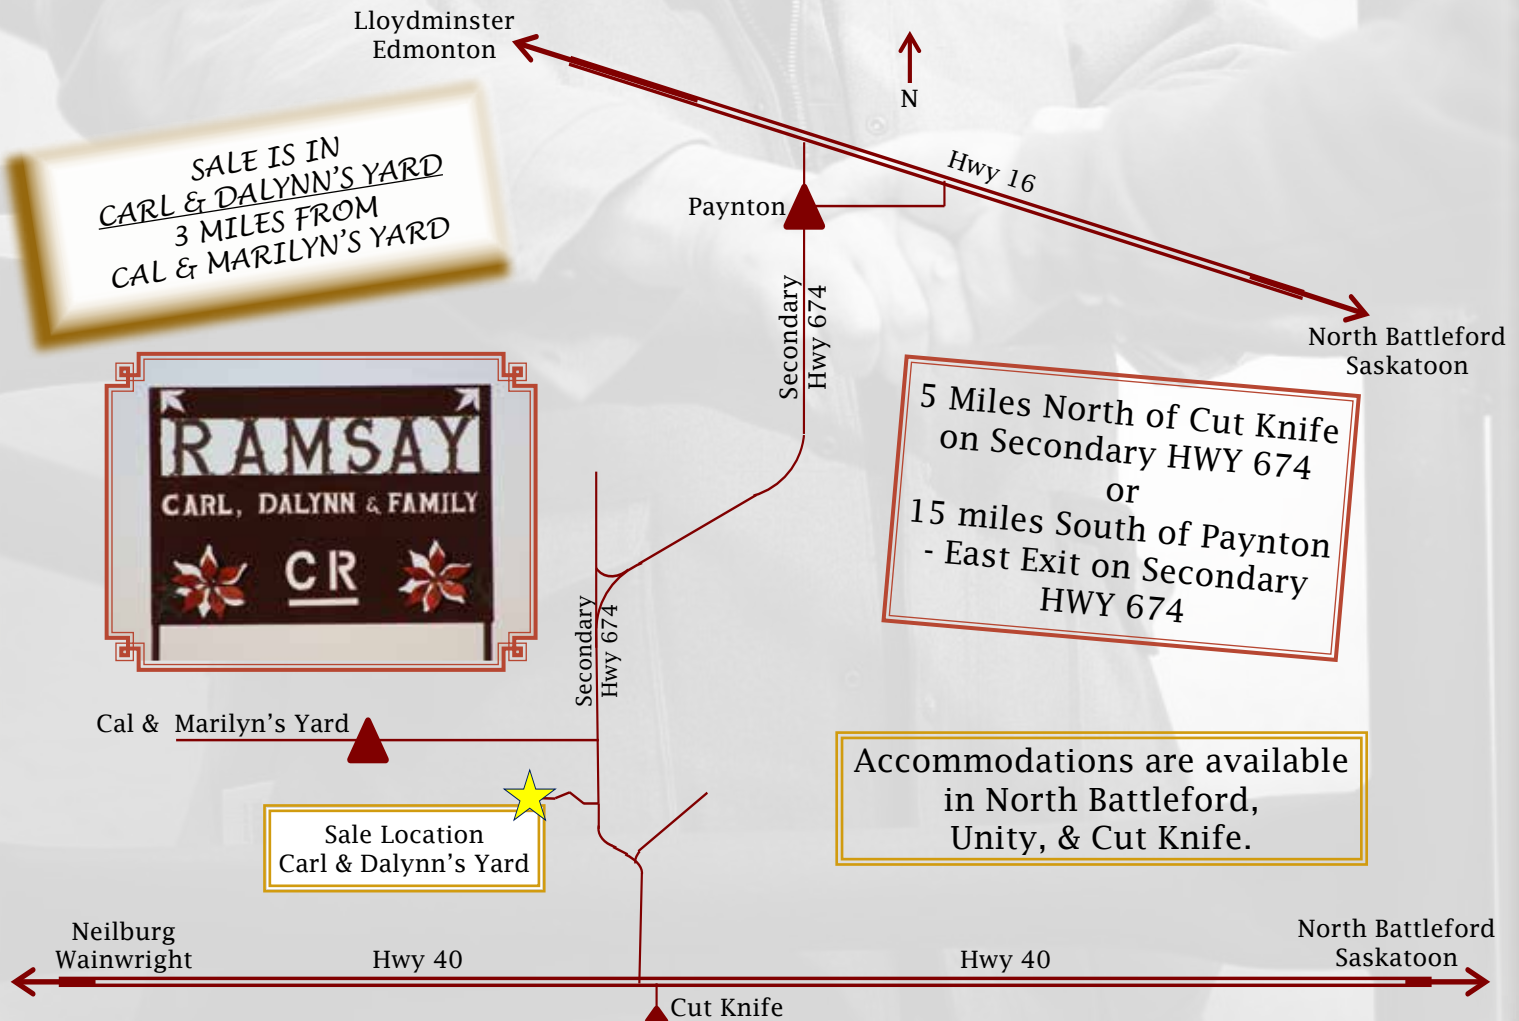

-- DIRECTIONS TO SALE LOCATION --

CARLRAMS RANCHING BULL SALE
BOX 132
CUT KNIFE, SASK, CANADA
SOM ONO

RETURN POSTAGE GUARANTEED
PORT DE RETOUR GARANTI